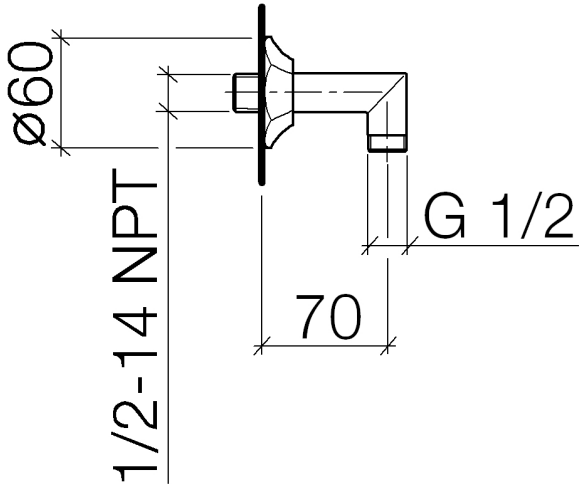

MADISON Wall elbow - Brushed Platinum

MADISON

28 450 370

- 1/2" shower outlet
- rosette Ø 60 mm
- 1/2" connection

Intrinsic protection against back flow.

	Brushed Platinum	28 450 370-06
	Chrome	28 450 370-00
	Chrome	28 450 370-00 0010
	Brushed Platinum	28 450 370-06 0010
	Platinum	28 450 370-08
	Platinum	28 450 370-08 0010
	Durabrand (23kt Gold)	28 450 370-09
	Durabrand (23kt Gold)	28 450 370-09 0010
	Brushed Durabrand (23kt Gold)	28 450 370-28
	Brushed Durabrand (23kt Gold)	28 450 370-28 0010
	Brushed Dark Platinum	28 450 370-99
	Brushed Dark Platinum	28 450 370-99 0010

Recommended miscellaneous

- Concealed wall elbow -** 35 085 970 90
- max. recess depth 163 mm
 - min. recess depth 90 mm

28 450 370

Flow rate chart

Certificates

Belgaqua_21-381-
27_7.

28 450 370

Spare parts list

No.	Item Number	Name	Quantity used	Delivery time
1	09 27 37 003-06	rosette	1	60
2	90 14 10 026 00 90	seal	1	2
3	09 11 03 021-06	connection	1	10
4	90 23 01 040 00 90	back-flow preventer	1	2