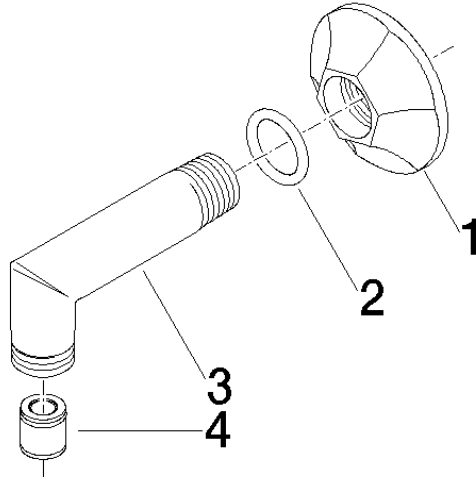

MADISON Wall elbow - Brushed Platinum

MADISON

28 450 370

- 1/2" shower outlet
- rosette Ø 60 mm
- 1/2" connection

Intrinsic protection against back flow.

	Brushed Platinum	28 450 370-06
	Chrome	28 450 370-00
	Chrome	28 450 370-00 0010
	Brushed Platinum	28 450 370-06 0010
	Platinum	28 450 370-08
	Platinum	28 450 370-08 0010
	Durabrand (23kt Gold)	28 450 370-09
	Durabrand (23kt Gold)	28 450 370-09 0010
	Brushed Durabrand (23kt Gold)	28 450 370-28
	Brushed Durabrand (23kt Gold)	28 450 370-28 0010
	Brushed Dark Platinum	28 450 370-99
	Brushed Dark Platinum	28 450 370-99 0010

Recommended miscellaneous

- Concealed wall elbow -** 35 085 970 90
- max. recess depth 163 mm
 - min. recess depth 90 mm

28 450 370

Flow rate chart

Certificates

Belgaqua_21-381-
27_7.

28 450 370

Spare parts list

No.	Item Number	Name	Quantity used	Delivery time
1	09 27 37 003-06	rosette	1	60
2	90 14 10 026 00 90	seal	1	2
3	09 11 03 021-06	connection	1	10
4	90 23 01 040 00 90	back-flow preventer	1	2