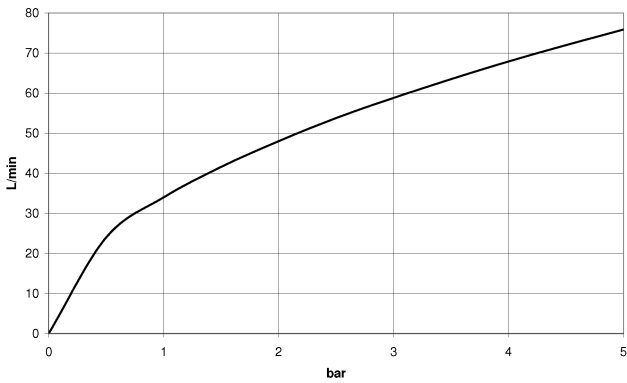

MADISON Wall elbow - Brushed Platinum

MADISON

28 450 370

- 1/2" shower outlet
- rosette Ø 60 mm
- 1/2" connection

Intrinsic protection against back flow.

	Brushed Platinum	28 450 370-06
	Chrome	28 450 370-00
	Chrome	28 450 370-00 0010
	Brushed Platinum	28 450 370-06 0010
	Platinum	28 450 370-08
	Platinum	28 450 370-08 0010
	Durabrand (23kt Gold)	28 450 370-09
	Durabrand (23kt Gold)	28 450 370-09 0010
	Brushed Durabrand (23kt Gold)	28 450 370-28
	Brushed Durabrand (23kt Gold)	28 450 370-28 0010
	Brushed Dark Platinum	28 450 370-99
	Brushed Dark Platinum	28 450 370-99 0010

Recommended miscellaneous

- Concealed wall elbow -** 35 085 970 90
- max. recess depth 163 mm
 - min. recess depth 90 mm

28 450 370

Flow rate chart

Certificates

Belgaqua_21-381-
27_7.

28 450 370

Spare parts list

No.	Item Number	Name	Quantity used	Delivery time
1	09 27 37 003-06	rosette	1	60
2	90 14 10 026 00 90	seal	1	2
3	09 11 03 021-06	connection	1	10
4	90 23 01 040 00 90	back-flow preventer	1	2